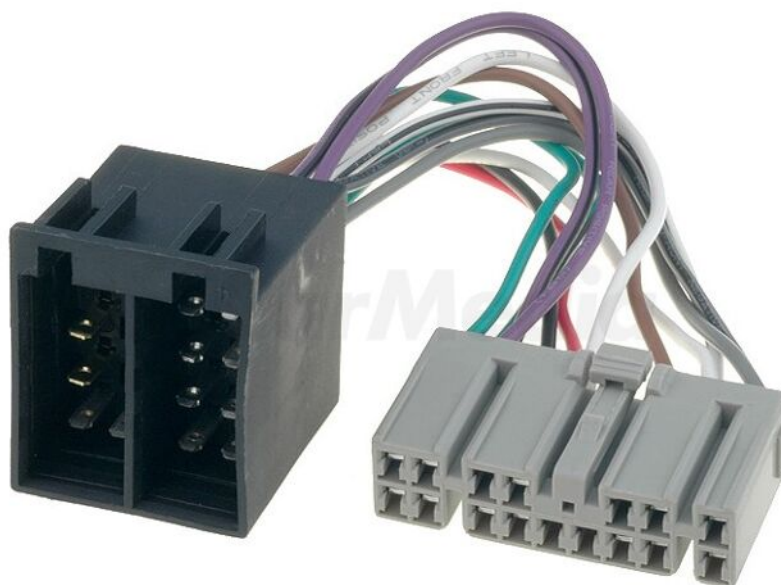

Product card ZRS-200

Symbol:	ZRS-200
Product groups:	Connectors for original car audio

Product specifications

Type of car connector:	for factory radio receivers
Cable/adapter structure:	ISO
Application - car brand:	Isuzu, Opel
Application - car model:	Isuzu Pick-up 1993->, Isuzu Trooper 1993->, Opel Campo, Opel Monterey
Number of pins:	16
Related items:	ZRS-AS-64B

Additional information

Gross weight:

0.044 kg