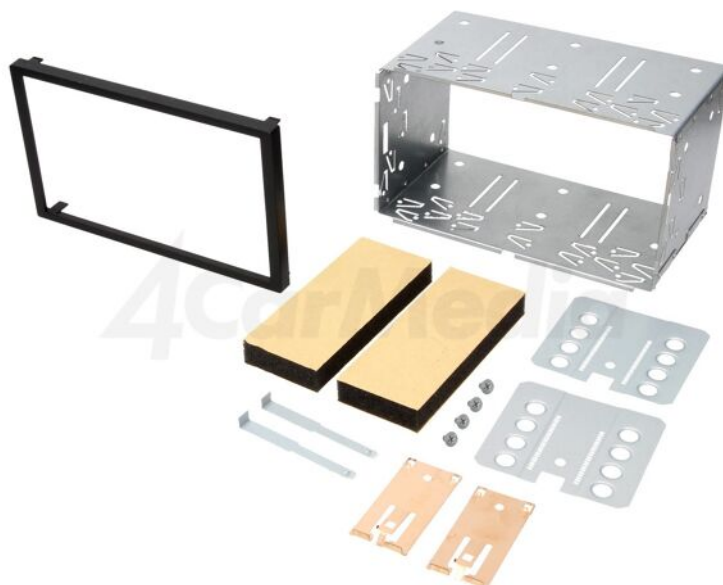

## Product card PR-UNI-2DIN.72

<b>Symbol:</b>	PR-UNI-2DIN.72
<b>Product groups:</b>	Frames and half frames for radio and CB

### Product specifications

<b>Type of car audio accessories:</b>	universal mounting half frame
<b>Car audio accessories version:</b>	2 DIN
<b>Body dimensions:</b>	110x188.5mm
<b>Usable dimensions:</b>	99x171mm
<b>Application - car brand:</b>	Citroën, Ford, Mercedes, Peugeot, Renault, Seat, Škoda, Suzuki, Volvo, VW

**Description:**

To use with head units with 7" screen