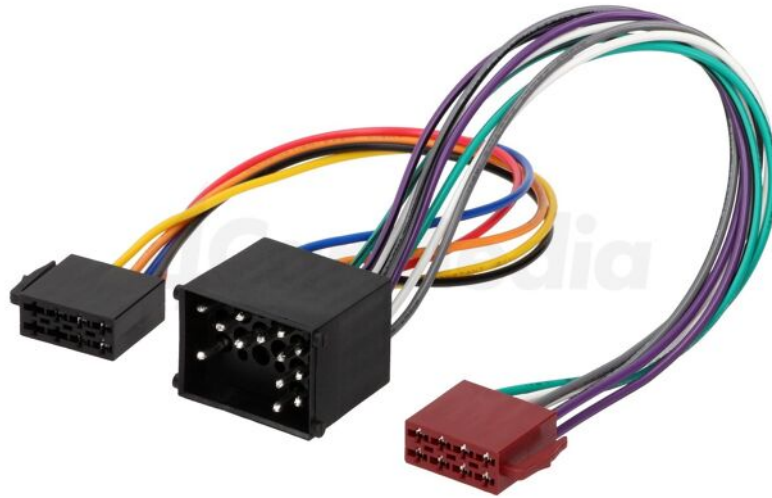

Product card ZRS-AS-10B

Symbol:	ZRS-AS-10B
Product groups:	Car Radio Adapters

Product specifications

Type of car connector:	adapter
Application - car brand:	BMW
Application - car model:	BMW 3 Compact 1994->2000, BMW 3 (E30) 1985->1992, BMW 3 (E36) 1990->1998, BMW 3 (E46) 1998->2003, BMW 5 1996->2000, BMW 5 (E34) 1988->1996, BMW 7 1977->2001, BMW 8 1989->1999, BMW ->2001, BMW Mini 2000->2006, BMW X5 (E56) 2000->2001, BMW Z3 1996->2001, BMW Z8 2000->2001, Land Rover Defender 2 2001->, Land Rover Discovery 2 2001->2004, Land Rover Freelander 2001->2003, Rover 25 2000->, Rover 45 1999->, Rover 75 1998->2005

**Cable/adapter
structure:**

ISO

Related items:

HF-59210, ZRS-64

Additional information

Gross weight:

0.074 kg