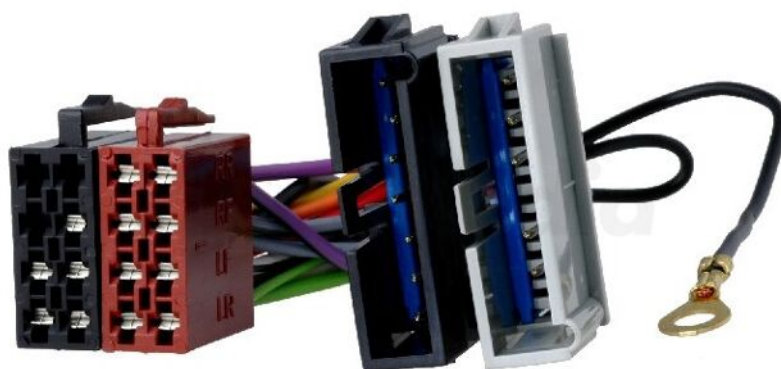

## Product card ZRS-AS-29B

---

**Symbol:** ZRS-AS-29B

**Product groups:** Car Radio Adapters

### Product specifications

**Type of car connector:** adapter

**Application - car brand:** Chrysler, Dodge, Jeep

<b>Application - car model:</b>	Chrysler 300 M 1998->2001, Chrysler Caravan 1996->2000, Chrysler Cirrus 1995->2000, Chrysler Concorde 1993->2001, Chrysler Grand Voyager 1998->2000, Chrysler Le Baron 1984->1996, Chrysler Neon 1994->2000, Chrysler New Yorker 1979->1997, Chrysler Prowler 2001->2002, Chrysler PT Cruiser 1999->2001, Chrysler Sebring 1995->2000, Chrysler Stratus 1995->2001, Chrysler Vision 1995->1998, Chrysler Voyager 2001->, Dodge Avenger 1995->2001, Dodge Caravan 1984->2001, Dodge Dakota 1987->2001, Dodge Durango 1998->2001, Dodge Intrepid 1993->2001, Dodge Neon 1995->2001, Dodge Pick Up Fullsize 1974->1993, Dodge RAM 1984->2001, Dodge Spirit 1989->1995, Dodge Stratus 1995->2001, Dodge Van 1978->2001, Dodge Viper 1996->2001, Jeep Cherokee 1988->2001, Jeep Comanche 1984->, Jeep Grand Cherokee 1993->2001, Jeep Liberty 1997->2001, Jeep Sahara 1997->2001, Jeep Wrangler 1988->
<b>Cable/adapter structure:</b>	ISO
<b>Related items:</b>	ZRS-176