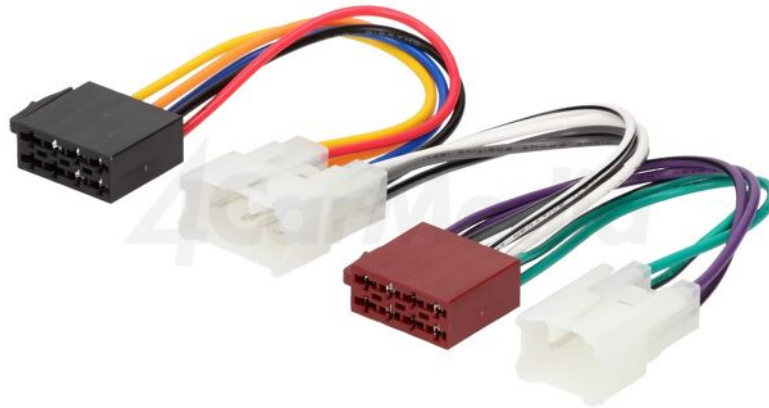

Product card ZRS-AS-4B

Symbol: ZRS-AS-4B

Product groups: Car Radio Adapters

Product specifications

Type of car connector: adapter

Application - car brand: Daihatsu, Lexus, Subaru, Toyota, VW

Application - car model:

Daihatsu Applause 1990->1995, Daihatsu Charade 1993->2004, Daihatsu Cuore 1991->, Daihatsu Feroza 1991->, Daihatsu Fourtrak 1985->1993, Daihatsu Gran Move 1997->, Daihatsu Independent 1993->, Daihatsu Move 1997->, Daihatsu Rocky 1991->, Daihatsu Sirion 1998->, Daihatsu Terios 1997->, Daihatsu YRV 2000->, Lexus GS300 1993->1997, Lexus GX470 2002->, Lexus IS200 1999->2005, Lexus IS300 2001->2005, Lexus LX450 1996->1997, Lexus SC300 1991->2001, Lexus SC400 1991->2001, Subaru Forester 2015->, Subaru Impreza 2015->, Subaru Outback 2015->, Subaru XV 2015->, Toyota 4-Runner 1989->, Toyota Auris 2007->2012, Toyota Avalon 1995->1999, Toyota Avensis 1997->, Toyota Camry 1987->, Toyota Carina E 1992->1997, Toyota Celica 1986->, Toyota Coaster 1993->, Toyota Corolla 1988->, Toyota Corolla Verso 2004->, Toyota Cressida 1989->1992, Toyota Echo 2000->2003, Toyota FJ Cruiser 2006->, Toyota Fortuner, Toyota Hiace 1989->, Toyota Highlander 2001->, Toyota Hilux 1989->, Toyota Kluger 2001->, Toyota Land Cruiser 90 1984->, Toyota Land Cruiser 100 1998->, Toyota Land Cruiser 1984->1999, Toyota Lite Ace 1993->, Toyota Matrix 2005->, Toyota MR 2 1987->, Toyota Optimo 1993->, Toyota Paseo 1992->1999, Toyota Pick Up 1986->1995, Toyota Picnic 1990->, Toyota Previa 1990->, Toyota Prius 2004->, Toyota RAV4 1994->, Toyota Sequoia 2001->, Toyota Solara 1998->, Toyota SportsVan 1996->2004, Toyota Starlet 1993->, Toyota Supra 1986->1998, Toyota Tacoma 1995->2001, Toyota Tercel 1987->1998, Toyota Tundra 2000->, Toyota Van 1987->1990, Toyota Yaris 1999->, VW Taro

Cable/adapter structure:

ISO

Additional information

Gross weight:

0.046 kg

<https://4carmedia.com/de/en/product/4carmedia/car-radio-adapters/zrs-as-4b/100202>