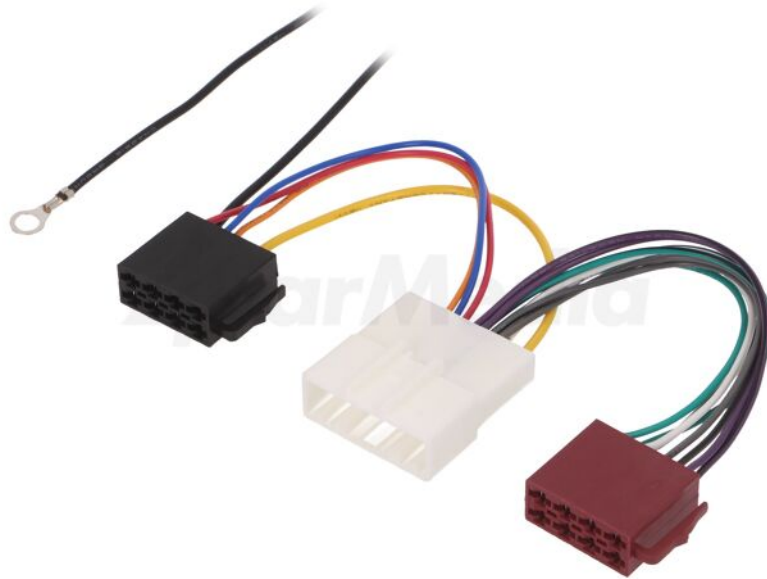

Product card ZRS-AS-72B

Symbol:	ZRS-AS-72B
Product groups:	Car Radio Adapters

Product specifications

Type of car connector:	adapter
Application - car brand:	Chevrolet, Hyundai, Isuzu, Kia, Suzuki
Application - car model:	Chevrolet Avalanche 2003->2006, Chevrolet Brazer 2002->2005, Chevrolet Cavalier 2000->2005, Chevrolet Corvette 2005->2010, Chevrolet Impala 2000->2005, Chevrolet Malibu 2001->2003, Chevrolet Monte Carlo 2000->2005, Chevrolet Silverado 2003->2006, Chevrolet Silverado 2007, Chevrolet SSR 2003->2006, Chevrolet Suburban 2003->2006, Chevrolet Topkick 2005->2009, Chevrolet Uplander 2005->2008, Chevrolet Venture VAN 2000->2005, Hyundai Santa Fe 2003->2006, Isuzu Ascender 2003->2008, Isuzu I Series 2006->2008, Kia Sorento EX 2003->2006, Suzuki Vitara 1999->2004

**Cable/adapter
structure:**

ISO

Additional information

Gross weight:

0.037 kg