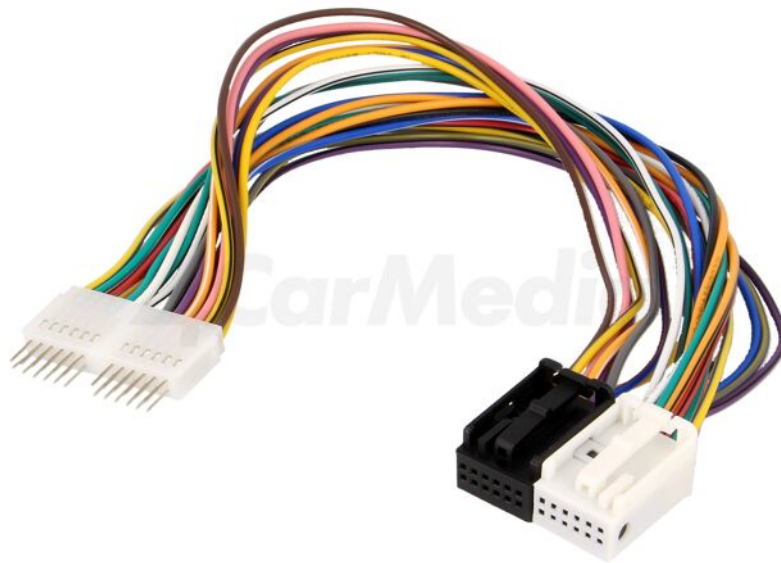

Product card 80310

Symbol:	80310
Product groups:	Car Radio Adapters

Product specifications

Type of car connector:	adapter
Application - car brand:	Audi, Seat, Škoda, VW
Application - car model:	Audi 2012->, Seat 2012->, Škoda 2012->, VW 2012->
Cable/adapter structure:	Quadlock 12pin plug x2, Quadlock 24pin socket
Cable length:	0.3m
Car Audio features:	for cars with 40pin Quadlock connector
Related items:	ZRS-AS-50A

Additional information

Gross weight: 0.072 kg