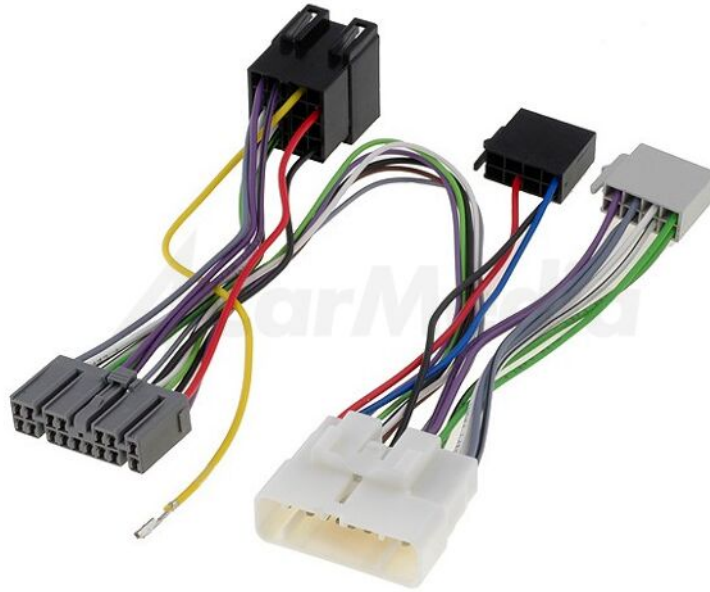

Product card HF-59240

Symbol:	HF-59240
Manufacturer part number:	59240
Product groups:	Hands free kit cables

Product specifications

Type of car audio accessories:	cable for THB, Parrot hands free kit
Application - car brand:	Lexus, Toyota

Application - car model:

Lexus ES300 2001->2008, Lexus ES330 2001->2008, Lexus ES350 2001->2008, Lexus GS300 1993->1997, Lexus GS300 1998->2008, Lexus GS350 1998->2008, Lexus GS430 1998->2008, Lexus GX470 2003->2008, Lexus IS200 2001->2008, Lexus IS250 2001->2008, Lexus IS300 2001->2008, Lexus IS350 2001->2008, Lexus LS430 2001->2008, Lexus LS450 2001->2008, Lexus LS460 2001->2008, Lexus LX470 2001->2008, Lexus LX570 2001->2008, Lexus RX300 1997->2002, Lexus RX330 2002->2008, Lexus RX350 2002->2008, Lexus RX400H 2002->2008, Lexus SC430 2001->2008, Toyota 4 Runner 2000->2009, Toyota Avalon 2000->2009, Toyota Camry 2000->2009, Toyota Celica 2000->2007, Toyota Corolla 2000->2009, Toyota Echo 2000->2003, Toyota Highlander 2001->2007, Toyota Land Cruiser 70 2003->, Toyota Land Cruiser 100 2002->2008, Toyota Land Cruiser 120 2003->, Toyota Land Cruiser 300 2003->, Toyota Land Cruiser 2001->2002, Toyota Matrix 2005->2009, Toyota MR2 Spyder 2001->2003, Toyota Prius 2004->2009, Toyota RAV4 1996->2009, Toyota Sequoia 2001->2009, Toyota Sienna 2000->2009, Toyota Solara 2000->2009, Toyota Tacoma 2000->2009, Toyota Tundra 2000->2009, Toyota Yaris 2007->2009

Car Audio features:

Lexus only models with OEM amplifier, Toyota Highlander only models with JBL sound system, Toyota Land Cruiser only models with OEM amplifier

Additional information

Gross weight:

0.09 kg