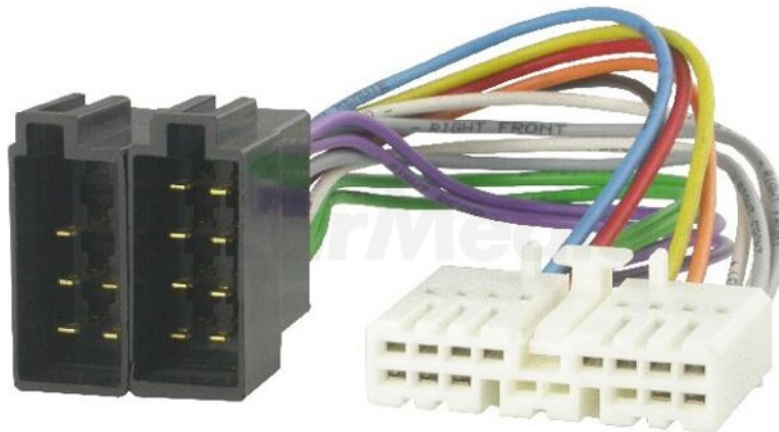

## Product card ZRS-98

---

<b>Symbol:</b>	ZRS-98
<b>Product groups:</b>	Connectors for original car audio

### Product specifications

<b>Type of car connector:</b>	for factory radio receivers
<b>Cable/adaptor structure:</b>	ISO
<b>Application - car brand:</b>	Honda
<b>Application - car model:</b>	Honda Accord 1988->1998, Honda Civic 1988->1997, Honda Concerto 1990->, Honda CR-V 1997->1998, Honda Integra 1998 ->1999, Honda Jazz 1988->1996, Honda Legend 1988->1998, Honda Prelude 1988 ->1998, Honda Shuttle 1988->1998
<b>Number of pins:</b>	16
<b>Related items:</b>	ZRS-AS-8B