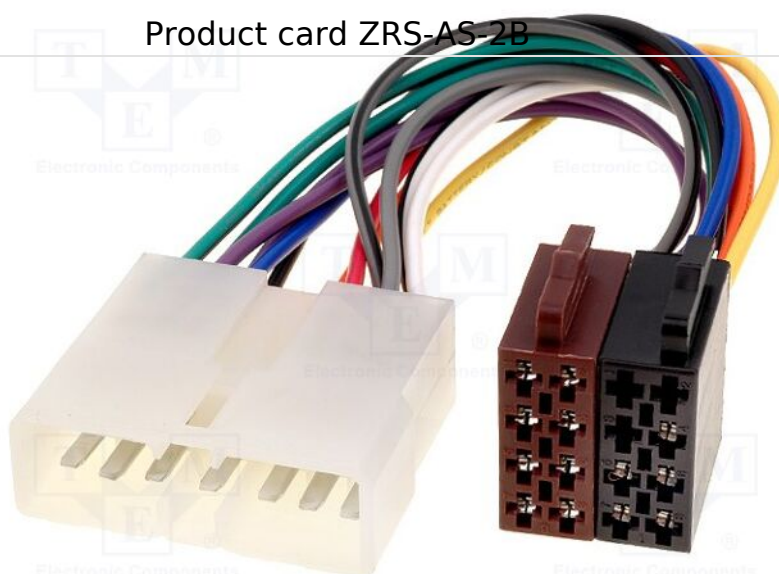

Product card ZRS-AS-2B

Symbol:	ZRS-AS-2B
Product groups:	Car Radio Adapters

Product specifications

Type of car connector:	adapter
Application - car brand:	Daewoo
Application - car model:	Daewoo Espero, Daewoo Nexia, Daewoo Polonez
Kind of connector:	ISO

Additional information

Gross weight:	0.048 kg
----------------------	----------