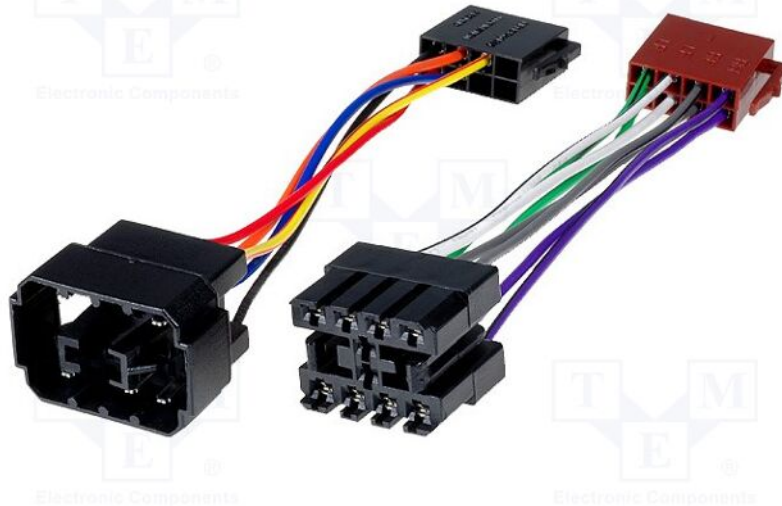

Product card ZRS-AS-38B

Symbol:	ZRS-AS-38B
Product groups:	Car Radio Adapters

Product specifications

Type of car connector:	adapter
Application - car brand:	Saab
Application - car model:	Saab 900 ->1993, Saab 9000 ->1994
Kind of connector:	ISO

Additional information

Gross weight:	0.053 kg
----------------------	----------