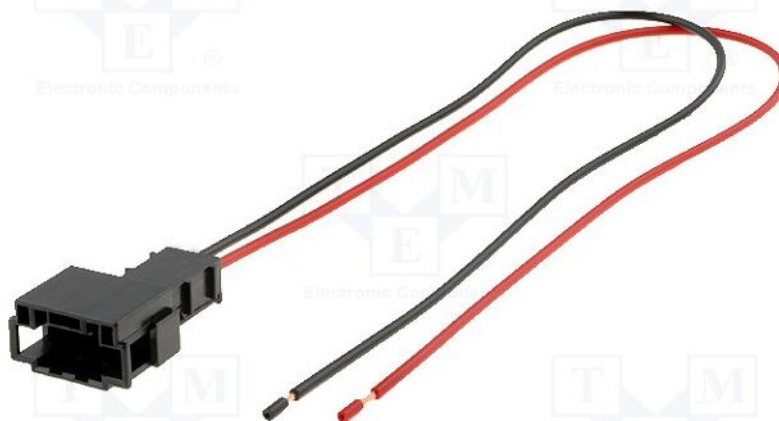

## Karta výrobku ZRS-AG-17

<b>Symbol:</b>	ZRS-AG-17
<b>Skupina výrobků:</b>	Speaker Adapters

## Parametry výrobku

<b>Type of car connector:</b>	loudspeaker connector adapter
<b>Application - car brand:</b>	Mercedes
<b>Application - car model:</b>	Mercedes A-Class, Mercedes C-Class, Mercedes CLK, Mercedes E-Class
<b>Application - loudspeaker localisation:</b>	Mercedes C-class front doors, Mercedes C-class rear doors, Mercedes CLK front doors, Mercedes CLK rear doors, Mercedes E-class front doors, Mercedes E-class rear doors