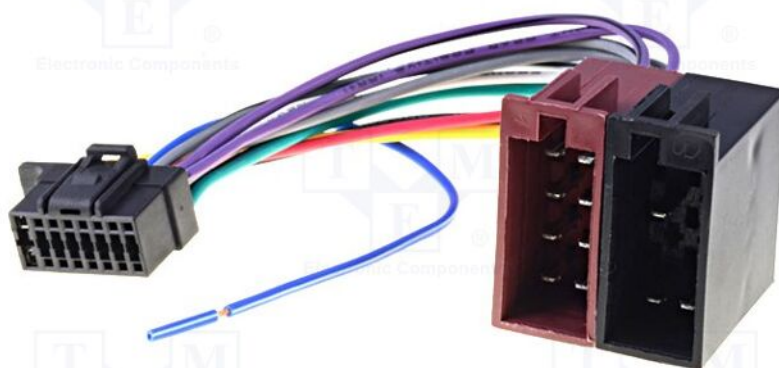

Product card ZRS-206

Symbol:	ZRS-206
Product groups:	Connectors for panel car audio

Product specifications

Type of car connector:	for panel radio
Kind of connector:	ISO
Application - radio brand:	Sony
Application - radio model:	CDX 1000, CDX 7100, CDX-DAB500U, CDX-G1000U, CDX-G1001U, CDX-G1002U, CDX-G1100u, CDX-G1100ue, CDX-G1102U, CDX-G2000UI, CDX-G2001UI, CDX-G3000UV, CDX-G3100UE, CDX-GT270, CDX-GT470UM, CDX-GT472UM, CDX-GT474UM, MEX-BT3100U, MEX-BT4100U, WX-GT90BT
Number of pins:	16

Additional information

Gross weight: 0.04 kg