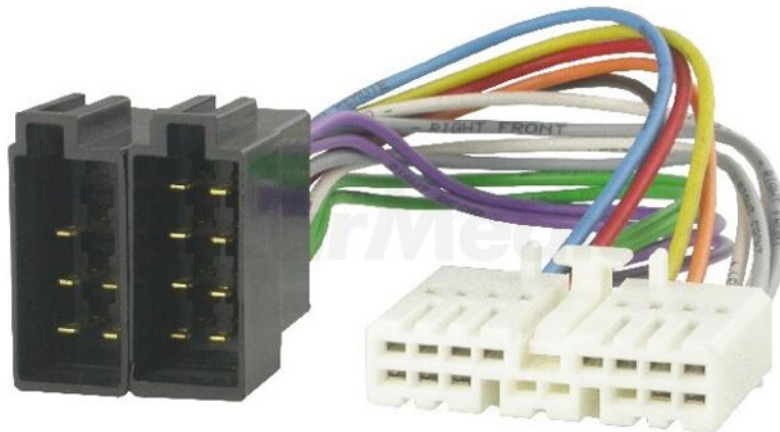

## Product card ZRS-98

---

<b>Symbol:</b>	ZRS-98
<b>Product groups:</b>	Connectors for original car audio

### Product specifications

<b>Type of car connector:</b>	for factory radio receivers
<b>Cable/adaptor structure:</b>	ISO
<b>Application - car brand:</b>	Honda
<b>Application - car model:</b>	Honda Accord 1988->1998, Honda Civic 1988->1997, Honda Concerto 1990->, Honda CR-V 1997->1998, Honda Integra 1998 ->1999, Honda Jazz 1988->1996, Honda Legend 1988->1998, Honda Prelude 1988 ->1998, Honda Shuttle 1988->1998
<b>Number of pins:</b>	16
<b>Related items:</b>	ZRS-AS-8B