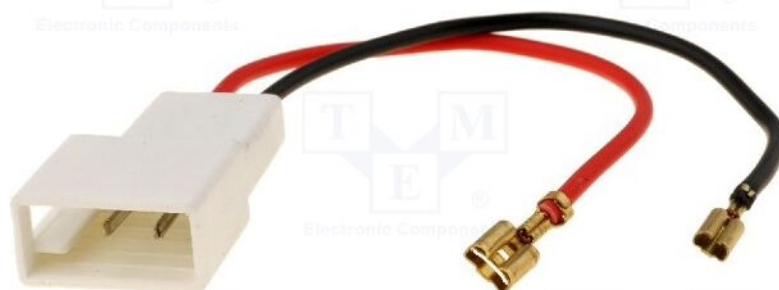

## Product card ZRS-AG-11

<b>Symbol:</b>	ZRS-AG-11
<b>Product groups:</b>	Speaker Adapters

## Product specifications

<b>Type of car connector:</b>	loudspeaker connector adapter
<b>Application - car brand:</b>	Citroën, Peugeot, Toyota
<b>Application - car model:</b>	Citroën C1, Peugeot 107, Toyota Aygo