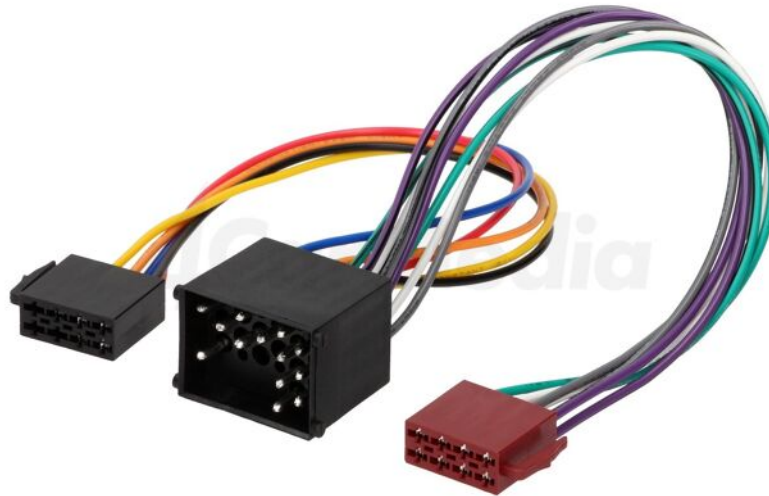

Product card ZRS-AS-10B

Symbol:	ZRS-AS-10B
Product groups:	Car Radio Adapters

Product specifications

Type of car connector:	adapter
Application - car brand:	BMW
Application - car model:	BMW 3 Compact 1994->2000, BMW 3 (E30) 1985->1992, BMW 3 (E36) 1990->1998, BMW 3 (E46) 1998->2003, BMW 5 1996->2000, BMW 5 (E34) 1988->1996, BMW 7 1977->2001, BMW 8 1989->1999, BMW ->2001, BMW Mini 2000->2006, BMW X5 (E56) 2000->2001, BMW Z3 1996->2001, BMW Z8 2000->2001, Land Rover Defender 2 2001->, Land Rover Discovery 2 2001->2004, Land Rover Freelander 2001->2003, Rover 25 2000->, Rover 45 1999->, Rover 75 1998->2005

**Cable/adapter
structure:**

ISO

Related items:

HF-59210, ZRS-64

Additional information

Gross weight:

0.074 kg