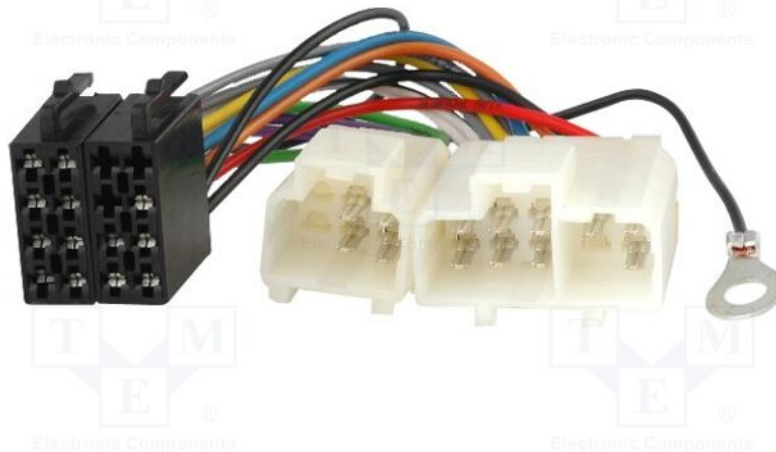

## Product card ZRS-AS-13B

<b>Symbol:</b>	ZRS-AS-13B
<b>Product groups:</b>	Car Radio Adapters

## Product specifications

<b>Type of car connector:</b>	adapter
<b>Application - car brand:</b>	Nissan
<b>Application - car model:</b>	Nissan ->2000
<b>Kind of connector:</b>	ISO
<b>Related items:</b>	ZRS-102