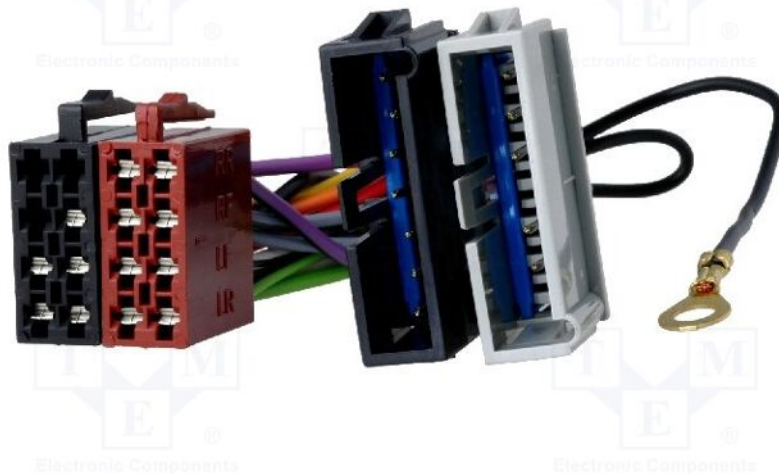

## Product card ZRS-AS-29B

**Symbol:** ZRS-AS-29B

**Product groups:** Car Radio Adapters

## Product specifications

**Type of car connector:** adapter

**Application - car brand:** Chrysler, Dodge, Jeep

<b>Application - car model:</b>	Chrysler 300 M 1998->2001, Chrysler Caravan 1996->2000, Chrysler Cirrus 1995->2000, Chrysler Concorde 1993->2001, Chrysler Grand Voyager 1998->2000, Chrysler Le Baron 1984->1996, Chrysler Neon 1994->2000, Chrysler New Yorker 1979->1997, Chrysler Prowler 2001->2002, Chrysler PT Cruiser 1999->2001, Chrysler Sebring 1995->2000, Chrysler Stratus 1995->2001, Chrysler Vision 1995->1998, Chrysler Voyager 2001->, Dodge Avenger 1995->2001, Dodge Caravan 1984->2001, Dodge Dakota 1987->2001, Dodge Durango 1998->2001, Dodge Intrepid 1993->2001, Dodge Neon 1995->2001, Dodge Pick Up Fullsize 1974->1993, Dodge RAM 1984->2001, Dodge Spirit 1989->1995, Dodge Stratus 1995->2001, Dodge Van 1978->2001, Dodge Viper 1996->2001, Jeep Cherokee 1988->2001, Jeep Comanche 1984->, Jeep Grand Cherokee 1993->2001, Jeep Liberty 1997->2001, Jeep Sahara 1997->2001, Jeep Wrangler 1988->
<b>Kind of connector:</b>	ISO
<b>Related items:</b>	ZRS-176