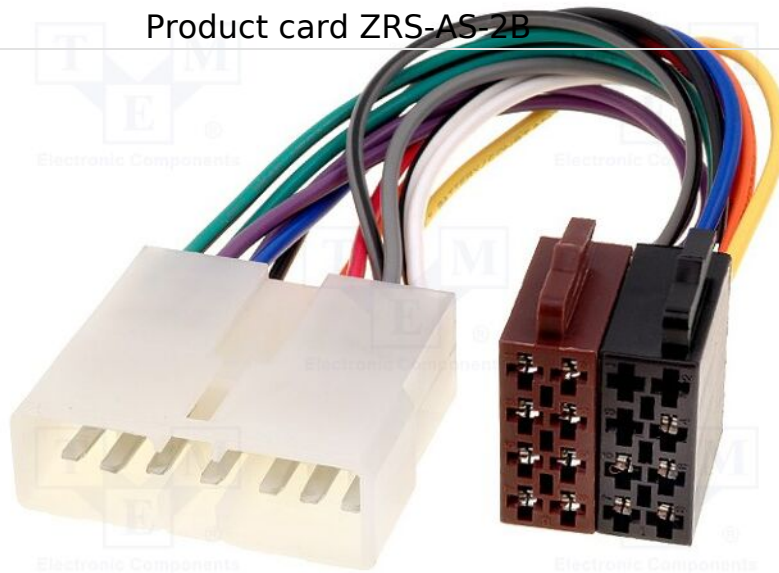

Product card ZRS-AS-2B

Symbol:	ZRS-AS-2B
Product groups:	Car Radio Adapters

Product specifications

Type of car connector:	adapter
Application - car brand:	Daewoo
Application - car model:	Daewoo Espero, Daewoo Nexia, Daewoo Polonez
Kind of connector:	ISO

Additional information

Gross weight:	0.048 kg
----------------------	----------