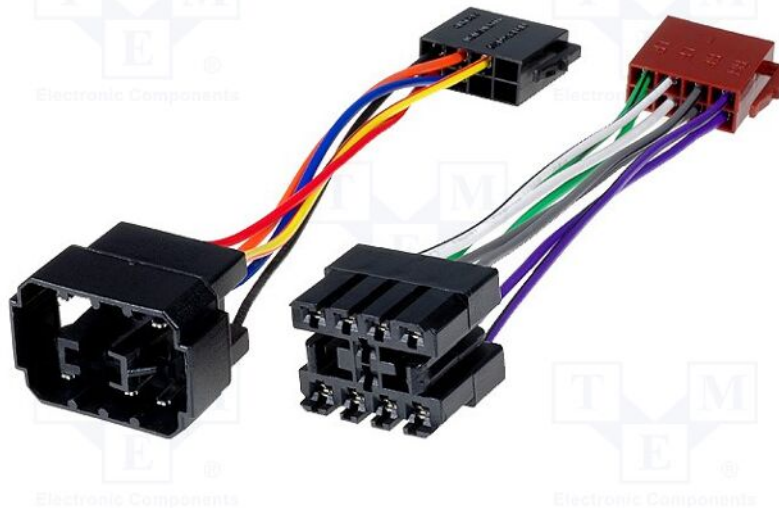

Product card ZRS-AS-38B

Symbol:	ZRS-AS-38B
Product groups:	Car Radio Adapters

Product specifications

Type of car connector:	adapter
Application - car brand:	Saab
Application - car model:	Saab 900 ->1993, Saab 9000 ->1994
Kind of connector:	ISO

Additional information

Gross weight:	0.053 kg
----------------------	----------