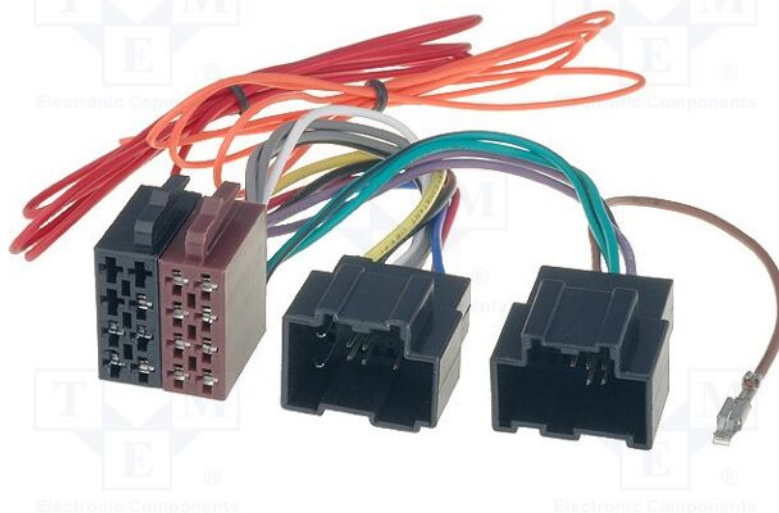

Product card ZRS-AS-65B

Symbol:	ZRS-AS-65B
Product groups:	Car Radio Adapters

Product specifications

Type of car connector:	adapter
Application - car brand:	Chevrolet, Saab

Application - car model:

Chevrolet Avalanche 2007->, Chevrolet Aveo 2008->2010, Chevrolet Captiva 2006->, Chevrolet Epica 2006->, Chevrolet Equinox 2007->2009, Chevrolet Express Van 2008->, Chevrolet HHR 2006->, Chevrolet Impala 2006->, Chevrolet Lacetti 2006->, Chevrolet Malibu ->2007, Chevrolet Monte Carlo ->2007, Chevrolet Silverado 2007->, Chevrolet Spark 2010->, Chevrolet Suburban 2007->, Chevrolet Tahoe 2007->, Chevrolet Traverse 2008->, Chevrolet Winstorm 2006->, Daewoo Kalos 2007->, Daewoo Nubira 2007->, Kia Gentra 2007->, Saab 9-32006->, Saab 9-3 Sports Sedan 2006->, Saab 9-5 2006->2010, Saab 9-5 Sports Sedan 2005->2010

Kind of connector:

ISO

Related items:

HF-59280

Additional information

Gross weight:

0.055 kg