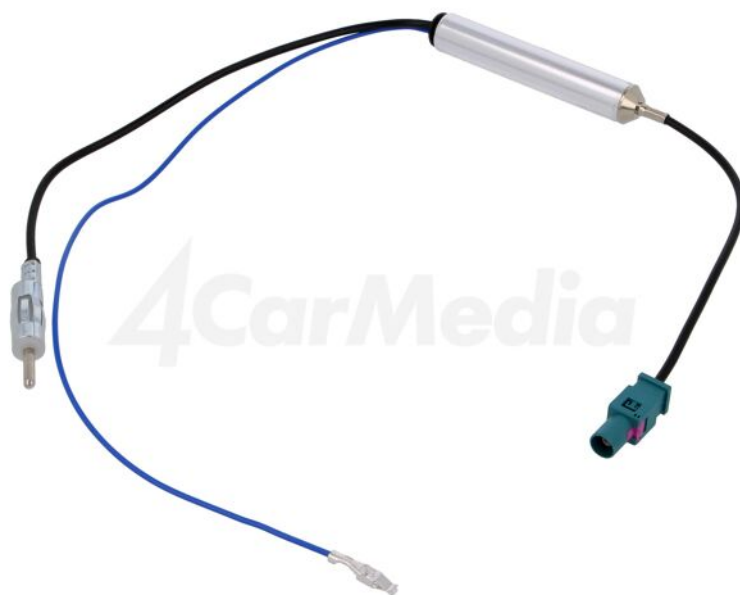

Product card ZRS-S/GOLFV-DIN

Symbol:	ZRS-S/GOLFV-DIN
----------------	-----------------

Product groups:	Coaxial Assemblies
------------------------	--------------------

Product specifications

Type of car connector:	antenna adapter
-------------------------------	-----------------

Cable/adapter structure:	DIN plug, Fakra plug
---------------------------------	----------------------

Connector variant:	straight
---------------------------	----------

Application - car brand:	Audi, Fiat, Mercedes, Peugeot, Seat, Škoda, VW
---------------------------------	--

Additional information

Gross weight:

0.029 kg