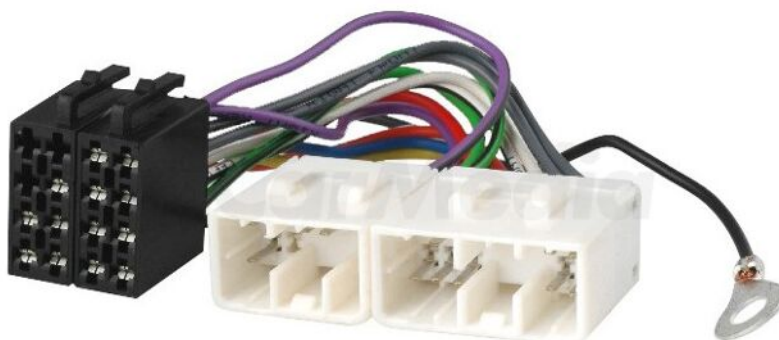

Product card ZRS-AS-5B

Symbol:	ZRS-AS-5B
Product groups:	Car Radio Adapters

Product specifications

Type of car connector:	adapter
Application - car brand:	Mazda
Application - car model:	Mazda 121 1991->1996, Mazda 323 1989->2001, Mazda 626 1987->2000, Mazda 929 1988->2000, Mazda B-Serie 1996->1999, Mazda Demio 1998->2000, Mazda E-Serie 1999->, Mazda Familia 1990->2000, Mazda Millenia 1994->2001, Mazda MPV 1996->2000, Mazda MX-3 1991->1998, Mazda MX-5 Miata 1990->2000, Mazda MX-6 1987->1998, Mazda Premacy 1999->2000, Mazda Protegé 1990->2000, Mazda RX-7 1993->2000, Mazda Xedos 6 1992->1999, Mazda Xedos 9 1994->2000

**Cable/adapter
structure:**

ISO

Additional information

Gross weight:

0.053 kg