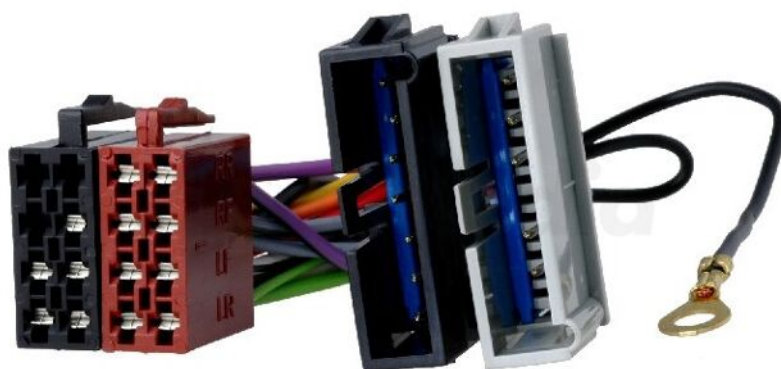

Product card ZRS-AS-29B

Symbol: ZRS-AS-29B

Product groups: Car Radio Adapters

Product specifications

Type of car connector: adapter

Application - car brand: Chrysler, Dodge, Jeep

Application - car model:	Chrysler 300 M 1998->2001, Chrysler Caravan 1996->2000, Chrysler Cirrus 1995->2000, Chrysler Concorde 1993->2001, Chrysler Grand Voyager 1998->2000, Chrysler Le Baron 1984->1996, Chrysler Neon 1994->2000, Chrysler New Yorker 1979->1997, Chrysler Prowler 2001->2002, Chrysler PT Cruiser 1999->2001, Chrysler Sebring 1995->2000, Chrysler Stratus 1995->2001, Chrysler Vision 1995->1998, Chrysler Voyager 2001->, Dodge Avenger 1995->2001, Dodge Caravan 1984->2001, Dodge Dakota 1987->2001, Dodge Durango 1998->2001, Dodge Intrepid 1993->2001, Dodge Neon 1995->2001, Dodge Pick Up Fullsize 1974->1993, Dodge RAM 1984->2001, Dodge Spirit 1989->1995, Dodge Stratus 1995->2001, Dodge Van 1978->2001, Dodge Viper 1996->2001, Jeep Cherokee 1988->2001, Jeep Comanche 1984->, Jeep Grand Cherokee 1993->2001, Jeep Liberty 1997->2001, Jeep Sahara 1997->2001, Jeep Wrangler 1988->
Cable/adapter structure:	ISO
Related items:	ZRS-176

Additional information

Gross weight:	0.049 kg
----------------------	----------