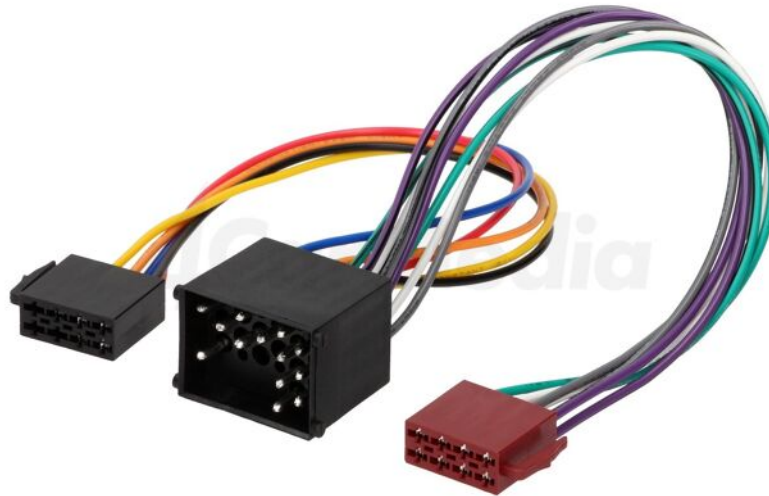

Product card ZRS-AS-10B

| | |
|------------------------|--------------------|
| Symbol: | ZRS-AS-10B |
| Product groups: | Car Radio Adapters |

Product specifications

| | |
|---------------------------------|--|
| Type of car connector: | adapter |
| Application - car brand: | BMW |
| Application - car model: | BMW 3 Compact 1994->2000, BMW 3 (E30) 1985->1992, BMW 3 (E36) 1990->1998, BMW 3 (E46) 1998->2003, BMW 5 1996->2000, BMW 5 (E34) 1988->1996, BMW 7 1977->2001, BMW 8 1989->1999, BMW ->2001, BMW Mini 2000->2006, BMW X5 (E56) 2000->2001, BMW Z3 1996->2001, BMW Z8 2000->2001, Land Rover Defender 2 2001->, Land Rover Discovery 2 2001->2004, Land Rover Freelander 2001->2003, Rover 25 2000->, Rover 45 1999->, Rover 75 1998->2005 |

**Cable/adapter
structure:**

ISO

Related items:

HF-59210, ZRS-64

Additional information

Gross weight:

0.074 kg