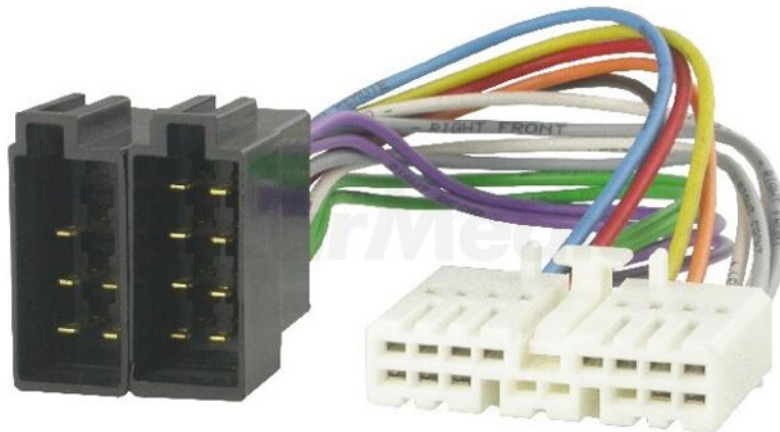

## Product card ZRS-98

---

<b>Symbol:</b>	ZRS-98
<b>Product groups:</b>	Connectors for original car audio

### Product specifications

<b>Type of car connector:</b>	for factory radio receivers
<b>Cable/adapter structure:</b>	ISO
<b>Application - car brand:</b>	Honda
<b>Application - car model:</b>	Honda Accord 1988->1998, Honda Civic 1988->1997, Honda Concerto 1990->, Honda CR-V 1997->1998, Honda Integra 1998 ->1999, Honda Jazz 1988->1996, Honda Legend 1988->1998, Honda Prelude 1988 ->1998, Honda Shuttle 1988->1998
<b>Number of pins:</b>	16
<b>Related items:</b>	ZRS-AS-8B