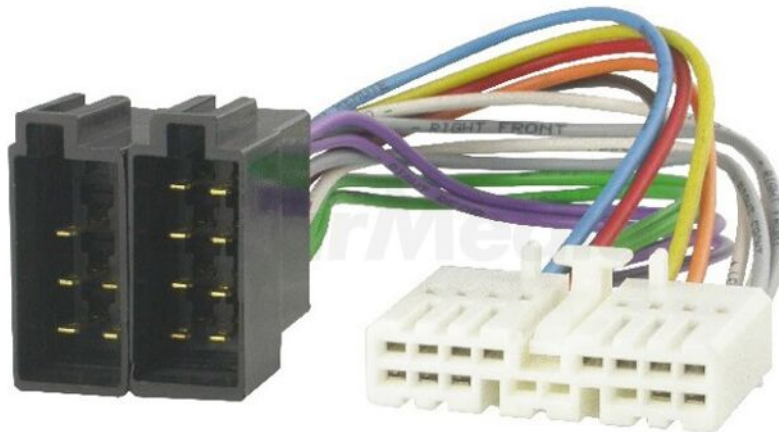

Product card ZRS-98

Symbol:	ZRS-98
Product groups:	Connectors for original car audio

Product specifications

Type of car connector:	for factory radio receivers
Cable/adapter structure:	ISO
Application - car brand:	Honda
Application - car model:	Honda Accord 1988->1998, Honda Civic 1988->1997, Honda Concerto 1990->, Honda CR-V 1997->1998, Honda Integra 1998 ->1999, Honda Jazz 1988->1996, Honda Legend 1988->1998, Honda Prelude 1988 ->1998, Honda Shuttle 1988->1998
Number of pins:	16
Related items:	ZRS-AS-8B

Additional information

Gross weight:

0.054 kg