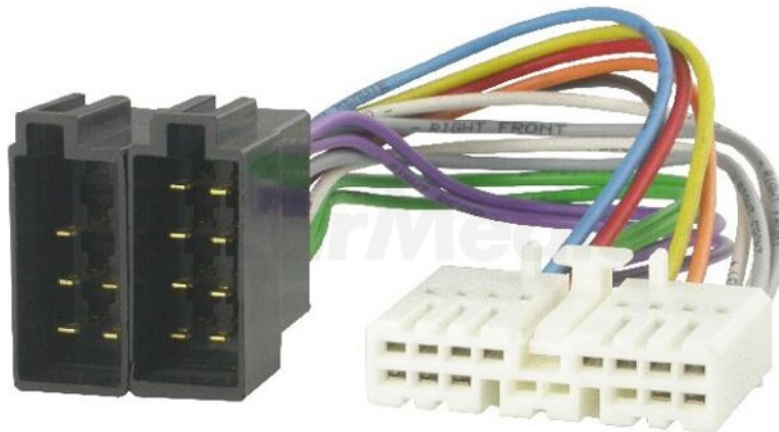

Product card ZRS-98

Symbol:	ZRS-98
Product groups:	Connectors for original car audio

Product specifications

Type of car connector:	for factory radio receivers
Cable/adaptor structure:	ISO
Application - car brand:	Honda
Application - car model:	Honda Accord 1988->1998, Honda Civic 1988->1997, Honda Concerto 1990->, Honda CR-V 1997->1998, Honda Integra 1998 ->1999, Honda Jazz 1988->1996, Honda Legend 1988->1998, Honda Prelude 1988 ->1998, Honda Shuttle 1988->1998
Number of pins:	16
Related items:	ZRS-AS-8B

Additional information

Gross weight:

0.054 kg