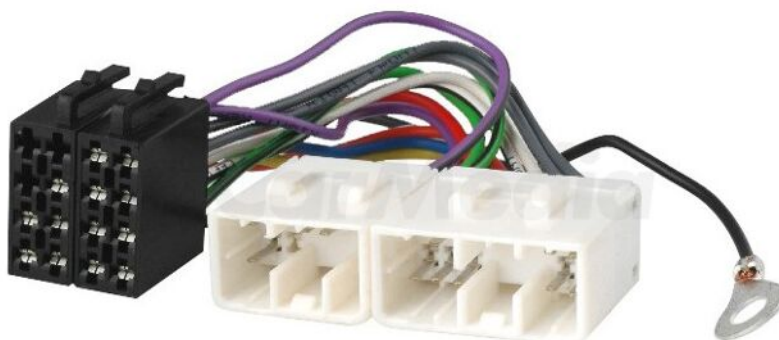

## Product card ZRS-AS-5B

---

<b>Symbol:</b>	ZRS-AS-5B
<b>Product groups:</b>	Car Radio Adapters

### Product specifications

<b>Type of car connector:</b>	adapter
<b>Application - car brand:</b>	Mazda
<b>Application - car model:</b>	Mazda 121 1991->1996, Mazda 323 1989->2001, Mazda 626 1987->2000, Mazda 929 1988->2000, Mazda B-Serie 1996->1999, Mazda Demio 1998->2000, Mazda E-Serie 1999->, Mazda Familia 1990->2000, Mazda Millenia 1994->2001, Mazda MPV 1996->2000, Mazda MX-3 1991->1998, Mazda MX-5 Miata 1990->2000, Mazda MX-6 1987->1998, Mazda Premacy 1999->2000, Mazda Protegé 1990->2000, Mazda RX-7 1993->2000, Mazda Xedos 6 1992->1999, Mazda Xedos 9 1994->2000

**Cable/adapter  
structure:**

ISO