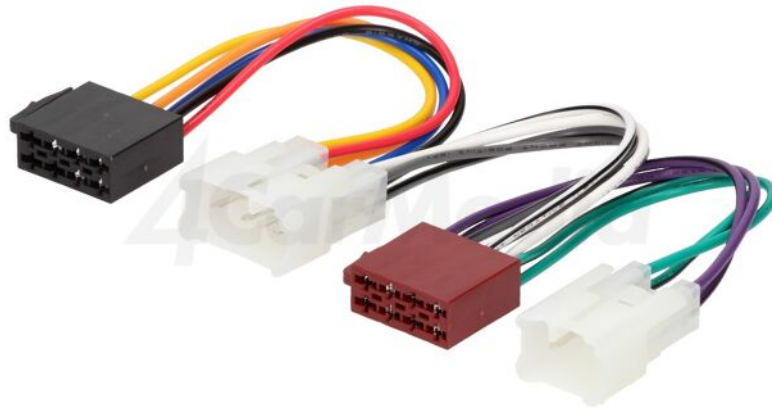

## Product card ZRS-AS-4B

---

**Symbol:** ZRS-AS-4B

**Product groups:** Car Radio Adapters

### Product specifications

**Type of car connector:** adapter

**Application - car brand:** Daihatsu, Lexus, Subaru, Toyota, VW

## Product card ZRS-AS-4B

### Cable/adapter structure:

ISO