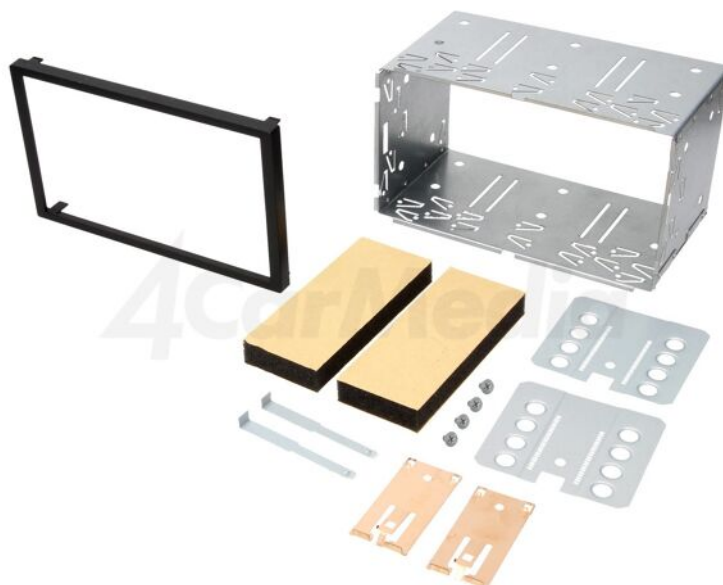

Product card PR-UNI-2DIN.72

Symbol:	PR-UNI-2DIN.72
Product groups:	Frames and half frames for radio and CB

Product specifications

Type of car audio accessories:	universal mounting half frame
Car audio accessories version:	2 DIN
Body dimensions:	110x188.5mm
Usable dimensions:	99x171mm
Application - car brand:	Citroën, Ford, Mercedes, Peugeot, Renault, Seat, Škoda, Suzuki, Volvo, VW

Application - car model:

Citroën C2, Citroën C3, Ford Galaxy (WA6) ->2006, Mercedes A-Class (W168), Mercedes M-Class (W163) 1997->2005, Mercedes Vaneo ->2005, Peugeot 206, Peugeot 307, Renault Trafic, Seat Arosa, Seat Ibiza, Škoda Fabia ->2007, Škoda Octavia ->2004, Škoda Superb, Suzuki Swift 2005->, Volvo S40, Volvo S80, VW Bora ->2005, VW Golf IV ->2005, VW Lupo ->2005, VW Passat ->2005, VW Polo 9N->2005, VW Transporter T5

Description:

To use with head units with 7" screen

Additional information

Gross weight:

0.442 kg