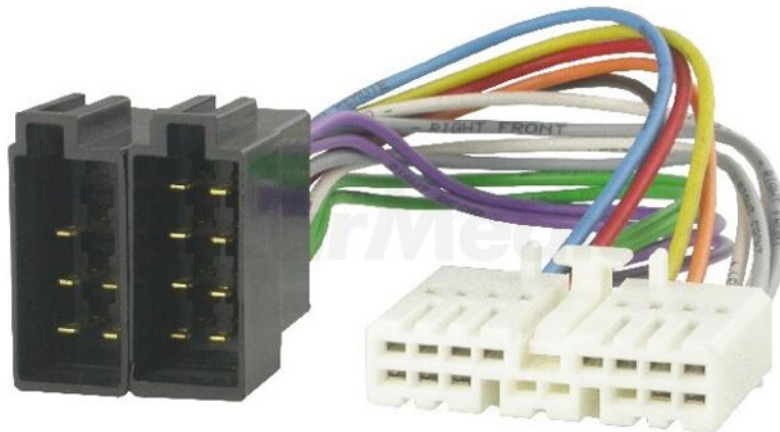

Product card ZRS-98

| | |
|------------------------|-----------------------------------|
| Symbol: | ZRS-98 |
| Product groups: | Connectors for original car audio |

Product specifications

| | |
|---------------------------------|---|
| Type of car connector: | for factory radio receivers |
| Cable/adapter structure: | ISO |
| Application - car brand: | Honda |
| Application - car model: | Honda Accord 1988->1998, Honda Civic 1988->1997, Honda Concerto 1990->, Honda CR-V 1997->1998, Honda Integra 1998 ->1999, Honda Jazz 1988->1996, Honda Legend 1988->1998, Honda Prelude 1988 ->1998, Honda Shuttle 1988->1998 |
| Number of pins: | 16 |
| Related items: | ZRS-AS-8B |

Additional information

Gross weight:

0.054 kg