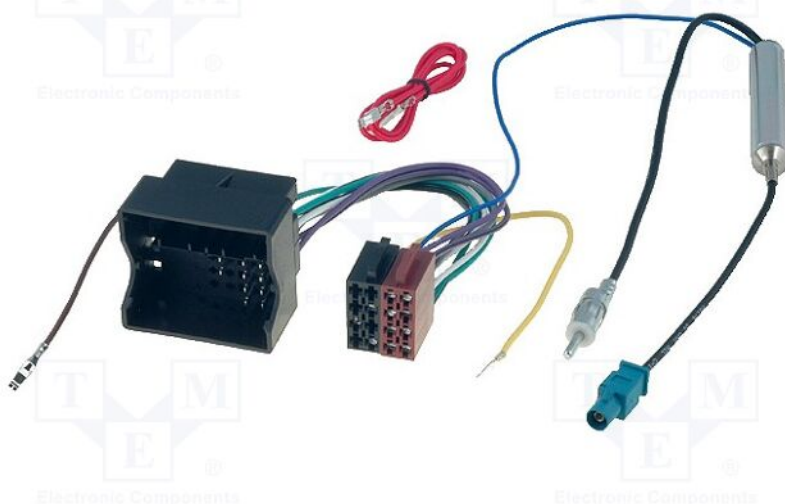

Product card ZRS-SET/VW-D

Symbol:	ZRS-SET/VW-D
Product groups:	Car Radio Adapters

Product specifications

Type of car connector:	adapter
Application - car brand:	VW
Application - car model:	VW 2002->
Kind of connector:	DIN
Car Audio features:	with separator

Additional information

Gross weight:	0.086 kg
----------------------	----------