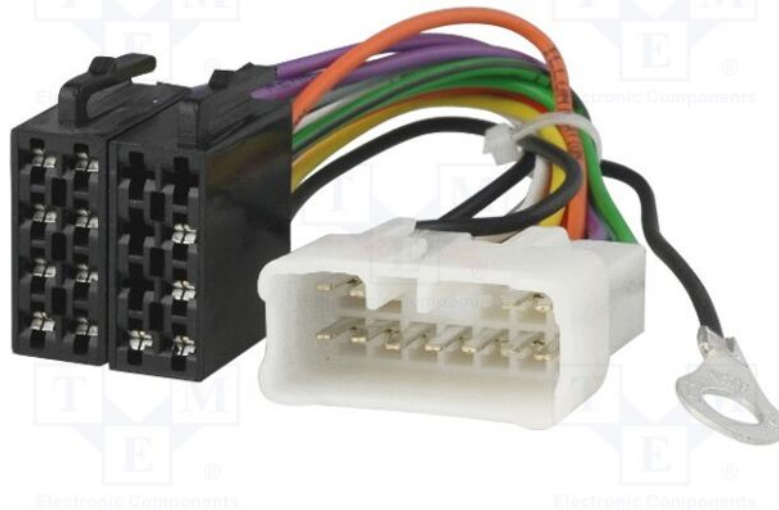

Product card ZRS-AS-19B

Symbol:	ZRS-AS-19B
Product groups:	Car Radio Adapters

Product specifications

Type of car connector:	adapter
Application - car brand:	Suzuki
Application - car model:	Suzuki Alto 1996->, Suzuki Baleno 1995->, Suzuki Jimny 2002->, Suzuki Liana 2002->, Suzuki Vitara 1996->, Suzuki Wagon R+ 2000->
Kind of connector:	ISO
Related items:	ZRS-136

Additional information

Gross weight:	0.042 kg
----------------------	----------