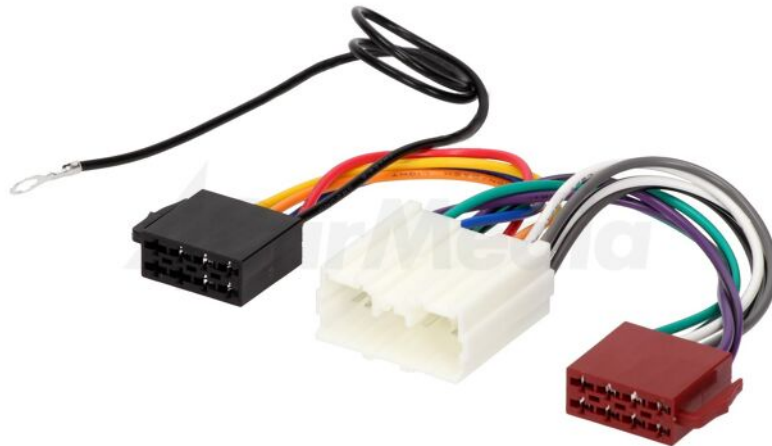

Product card ZRS-AS-6B

Symbol:	ZRS-AS-6B
Product groups:	Car Radio Adapters

Product specifications

Type of car connector:	adapter
Application - car brand:	Mitsubishi
Application - car model:	Mitsubishi 3000 GT, Mitsubishi Carisma 1995->, Mitsubishi Colt 1996->, Mitsubishi Eclipse 1996->, Mitsubishi Galant, Mitsubishi Galloper, Mitsubishi L200 1996->, Mitsubishi Lancer 1996->, Mitsubishi Montero 1996->, Mitsubishi Pajero 1996->, Mitsubishi Space Runner, Mitsubishi Space Star, Mitsubishi Space Wagon
Cable/adapter structure:	ISO
Related items:	HF-59120, ZRS-122

Additional information

Gross weight:

0.048 kg