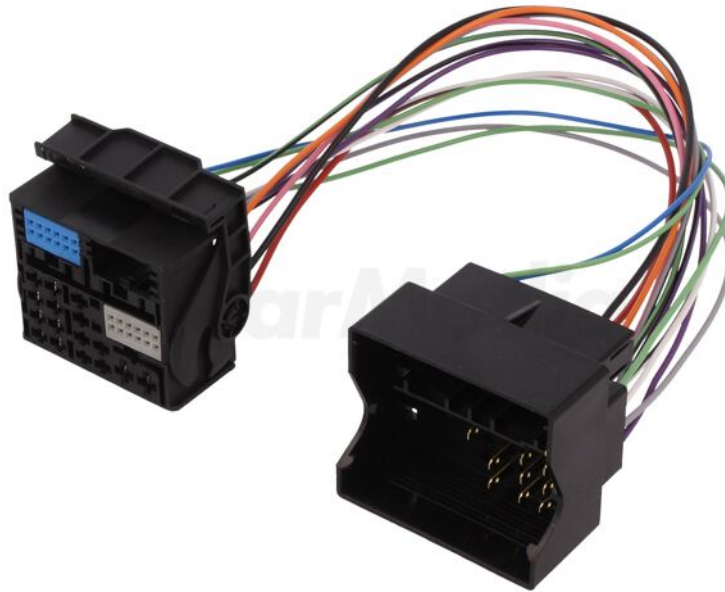

Product card ZRS-AS-73B

Symbol:	ZRS-AS-73B
Product groups:	Car Radio Adapters

Product specifications

Type of car connector:	adapter
Application - car brand:	VW
Application - car model:	VW Beetle 5c, VW CC, VW Scirocco 1K, VW Tiguan 5N
Cable/adapter structure:	Quadlock 40pin socket, Quadlock 52pin plug
Car Audio features:	for the correct display operation, factory parking sensors should be replace, incompatible with models with sound system (9VE, 9VQ, 8RU), recommended installation on servis VW - required GATEWAY MQB / MIB encoding
Application:	for cars without MQB

Additional information

Gross weight:

0.095 kg