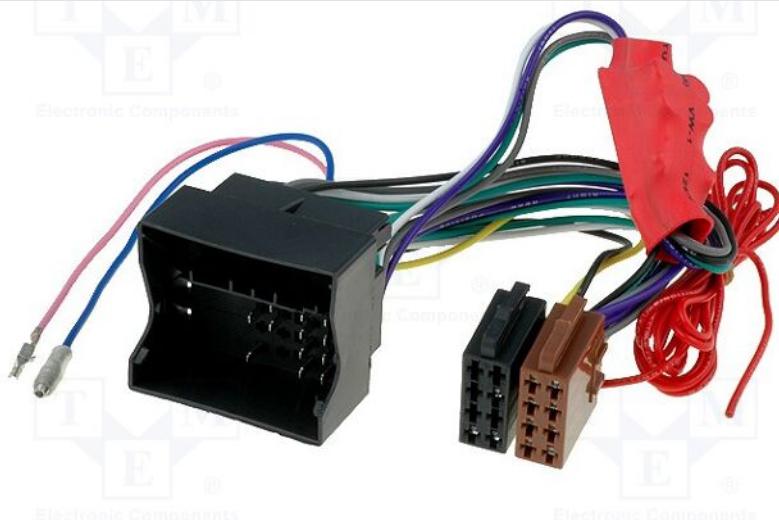

Karta výrobku ASA.02

Symbol: ASA.02

Skupina výrobků: Active System Adapters

Parametry výrobku

Type of car audio accessories: adapter for active systems

Application - car brand: Audi, Seat, Škoda, VW

Application: adjusting signals from loudspeakers to amplifier's input

Doplňková informace

Hmotnost brutto: 0.09048 kg