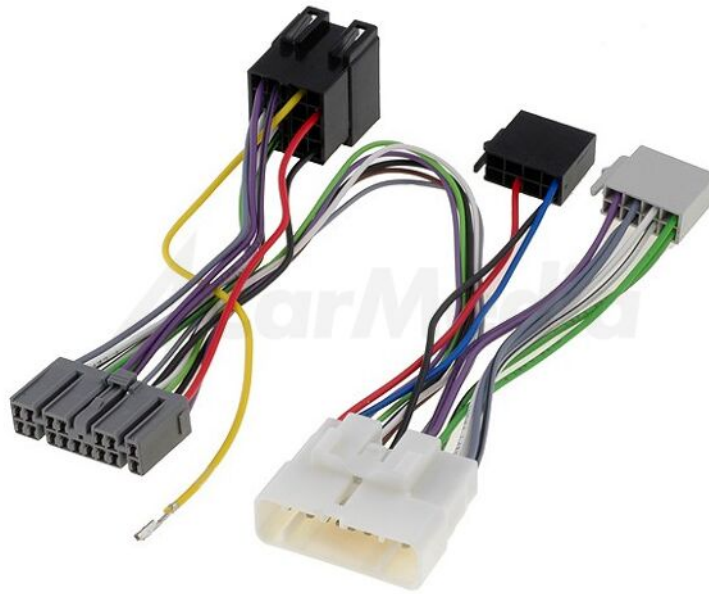

Product card HF-59240

Symbol:	HF-59240
Manufacturer part number:	59240
Product groups:	Hands free kit cables

Product specifications

Type of car audio accessories:	cable for THB, Parrot hands free kit
Application - car brand:	Lexus, Toyota

Application - car model:

Lexus ES300 2001->2008, Lexus ES330 2001->2008, Lexus ES350 2001->2008, Lexus GS300 1993->1997, Lexus GS300 1998->2008, Lexus GS350 1998->2008, Lexus GS430 1998->2008, Lexus GX470 2003->2008, Lexus IS200 2001->2008, Lexus IS250 2001->2008, Lexus IS300 2001->2008, Lexus IS350 2001->2008, Lexus LS430 2001->2008, Lexus LS450 2001->2008, Lexus LS460 2001->2008, Lexus LX470 2001->2008, Lexus LX570 2001->2008, Lexus RX300 1997->2002, Lexus RX330 2002->2008, Lexus RX350 2002->2008, Lexus RX400H 2002->2008, Lexus SC430 2001->2008, Toyota 4 Runner 2000->2009, Toyota Avalon 2000->2009, Toyota Camry 2000->2009, Toyota Celica 2000->2007, Toyota Corolla 2000->2009, Toyota Echo 2000->2003, Toyota Highlander 2001->2007, Toyota Land Cruiser 70 2003->, Toyota Land Cruiser 100 2002->2008, Toyota Land Cruiser 120 2003->, Toyota Land Cruiser 300 2003->, Toyota Land Cruiser 2001->2002, Toyota Matrix 2005->2009, Toyota MR2 Spyder 2001->2003, Toyota Prius 2004->2009, Toyota RAV4 1996->2009, Toyota Sequoia 2001->2009, Toyota Sienna 2000->2009, Toyota Solara 2000->2009, Toyota Tacoma 2000->2009, Toyota Tundra 2000->2009, Toyota Yaris 2007->2009

Car Audio features:

Lexus only models with OEM amplifier, Toyota Highlander only models with JBL sound system, Toyota Land Cruiser only models with OEM amplifier

Additional information

Gross weight:

0.09 kg