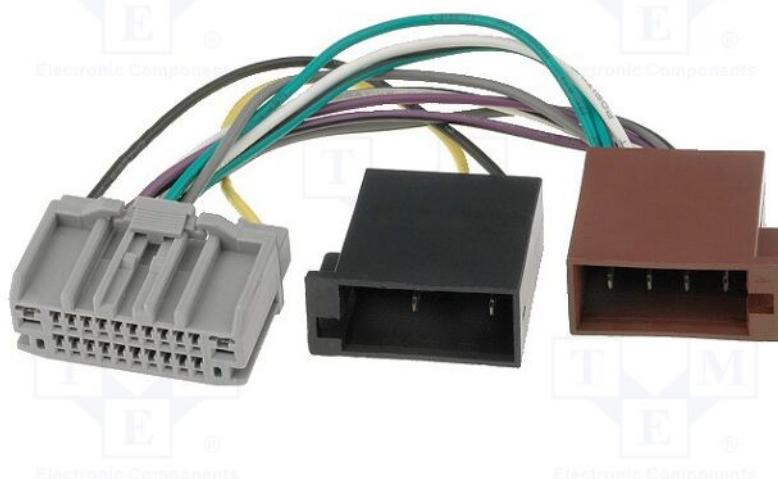

Product card ZRS-182

Symbol:	ZRS-182
Product groups:	Connectors for original car audio

Product specifications

Type of car connector:	for factory radio receivers
Kind of connector:	ISO
Application - car brand:	Chrysler, Dodge, Jeep
Application - car model:	Chrysler 300 2008->, Chrysler Grand Voyager 2008->, Chrysler Sebring 2007->, Chrysler Town & Country 2007->, Chrysler Voyager 2008->, Dodge Avenger 2008->, Dodge Caravan 2008->, Dodge Journey 2008->, Dodge Nitro 2008->, Jeep Wrangler Unlimited 2007->
Number of pins:	22

Additional information

Gross weight: 0.051 kg