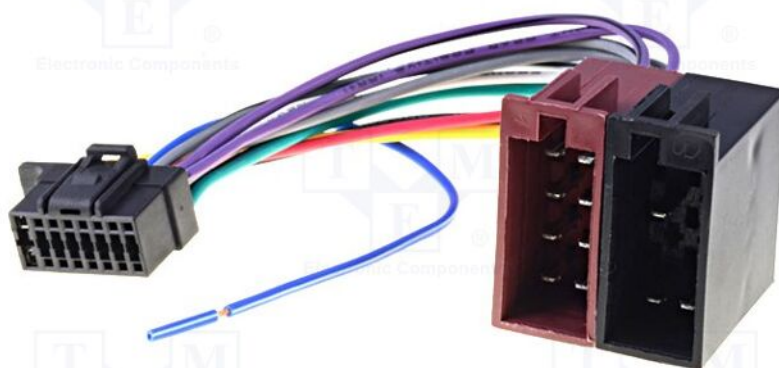

## Product card ZRS-206

<b>Symbol:</b>	ZRS-206
<b>Product groups:</b>	Connectors for panel car audio

## Product specifications

<b>Type of car connector:</b>	for panel radio
<b>Kind of connector:</b>	ISO
<b>Application - radio brand:</b>	Sony
<b>Application - radio model:</b>	CDX 1000, CDX 7100, CDX-DAB500U, CDX-G1000U, CDX-G1001U, CDX-G1002U, CDX-G1100u, CDX-G1100ue, CDX-G1102U, CDX-G2000UI, CDX-G2001UI, CDX-G3000UV, CDX-G3100UE, CDX-GT270, CDX-GT470UM, CDX-GT472UM, CDX-GT474UM, MEX-BT3100U, MEX-BT4100U, WX-GT90BT
<b>Number of pins:</b>	16

## Additional information

**Gross weight:** 0.04 kg