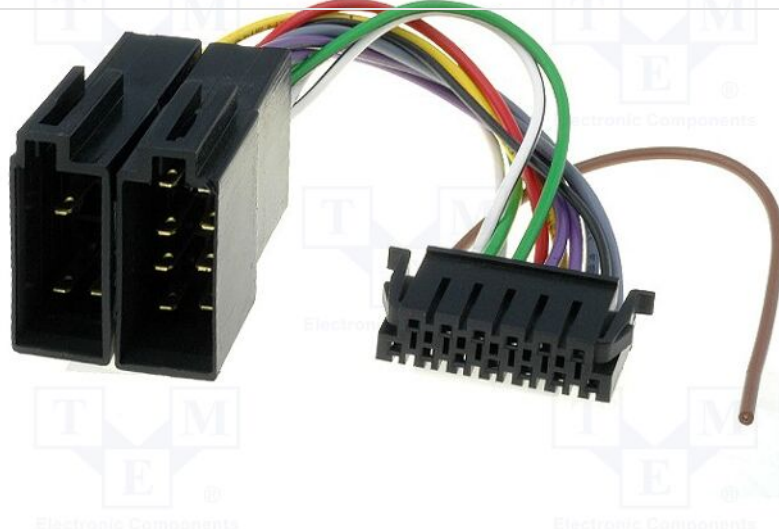

Product card ZRS-38

Symbol:	ZRS-38
Product groups:	Connectors for panel car audio

Product specifications

Type of car connector:	for panel radio
Kind of connector:	ISO
Application - radio brand:	JVC
Application - radio model:	KS RT 404, KS RT 600, KS RT 707
Number of pins:	13

Additional information

Gross weight:	0.04 kg
----------------------	---------