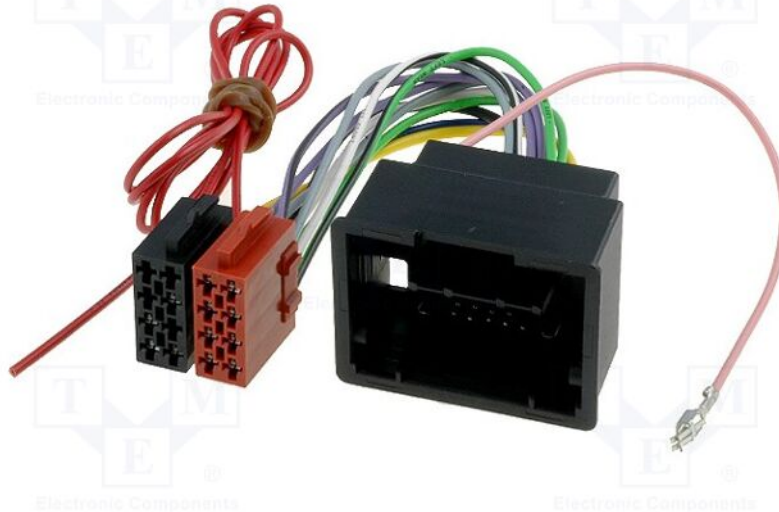

Product card ZRS-AS-59B

Symbol:	ZRS-AS-59B
Product groups:	Car Radio Adapters

Product specifications

Type of car connector:	adapter
Application - car brand:	Opel
Application - car model:	Chevrolet Cruze 2009->, Chevrolet Orlando 2011->, Opel Agila 2009->, Opel Astra 2009->, Opel Insignia 2009->, Opel Meriva 2010->, Vauxhall Insignia 2009->
Kind of connector:	ISO
Related items:	HF-59600, ZRS-190

Additional information

Gross weight:	0.074 kg
----------------------	----------