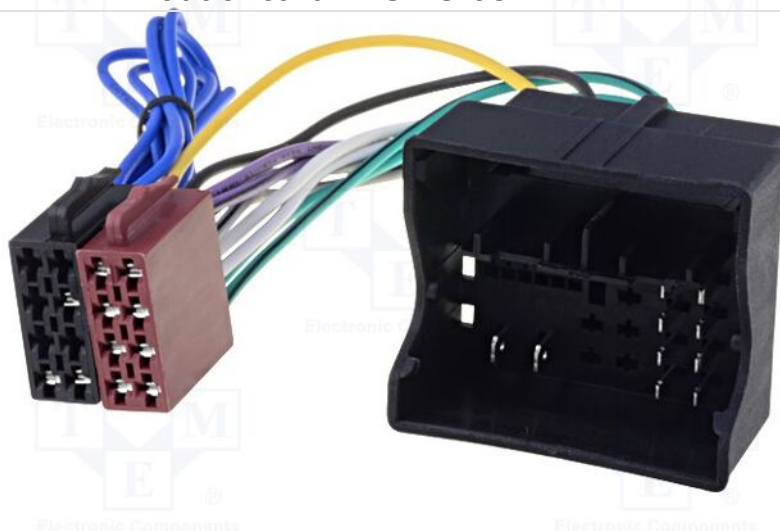

## Product card ZRS-AS-68B

<b>Symbol:</b>	ZRS-AS-68B
<b>Product groups:</b>	Car Radio Adapters

## Product specifications

<b>Type of car connector:</b>	adapter
<b>Application - car brand:</b>	Audi, Seat, Škoda, VW
<b>Application - car model:</b>	Audi 2012->, Seat 2012->, Škoda 2012->, VW 2012->
<b>Kind of connector:</b>	ISO
<b>Related items:</b>	HF-59013, ZRS-216