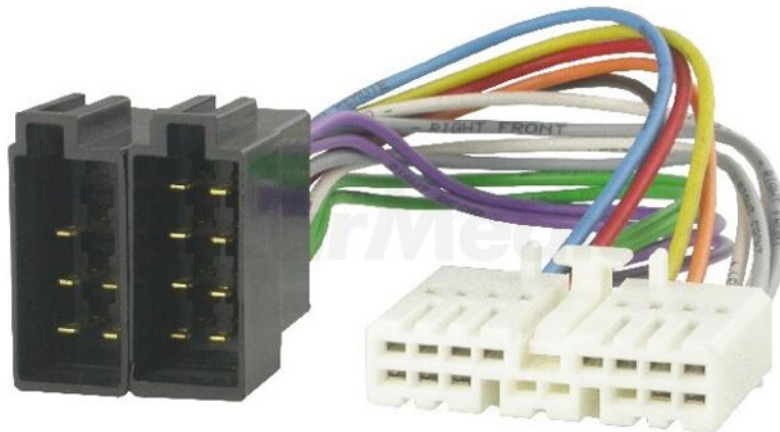

Product card ZRS-98

Symbol:	ZRS-98
Product groups:	Connectors for original car audio

Product specifications

Type of car connector:	for factory radio receivers
Cable/adaptor structure:	ISO
Application - car brand:	Honda
Application - car model:	Honda Accord 1988->1998, Honda Civic 1988->1997, Honda Concerto 1990->, Honda CR-V 1997->1998, Honda Integra 1998 ->1999, Honda Jazz 1988->1996, Honda Legend 1988->1998, Honda Prelude 1988 ->1998, Honda Shuttle 1988->1998
Number of pins:	16
Related items:	ZRS-AS-8B

Additional information

Gross weight:

0.054 kg