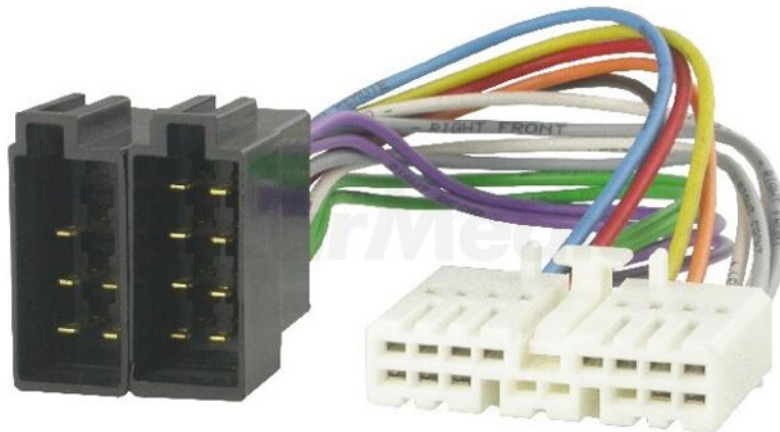

Product card ZRS-98

Symbol:	ZRS-98
Product groups:	Connectors for original car audio

Product specifications

Type of car connector:	for factory radio receivers
Cable/adapter structure:	ISO
Application - car brand:	Honda
Application - car model:	Honda Accord 1988->1998, Honda Civic 1988->1997, Honda Concerto 1990->, Honda CR-V 1997->1998, Honda Integra 1998 ->1999, Honda Jazz 1988->1996, Honda Legend 1988->1998, Honda Prelude 1988 ->1998, Honda Shuttle 1988->1998
Number of pins:	16
Related items:	ZRS-AS-8B

Additional information

Gross weight:

0.054 kg