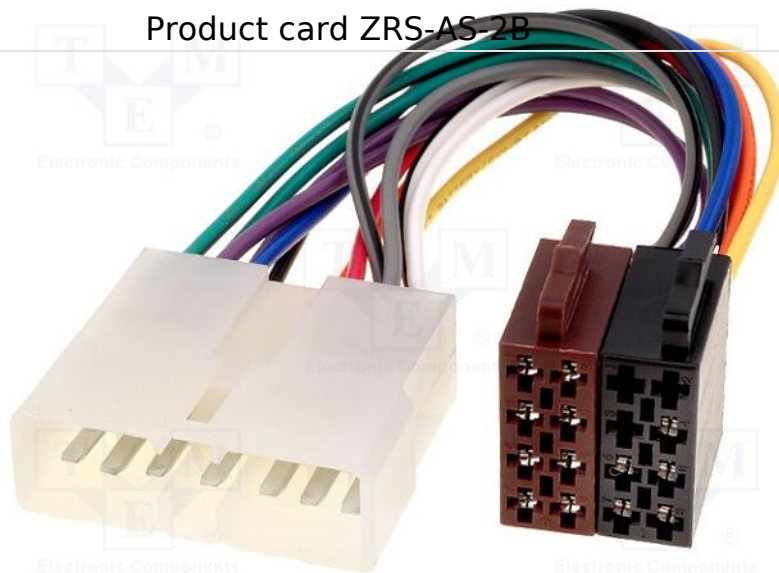

Product card ZRS-AS-2B

Symbol:	ZRS-AS-2B
Product groups:	Car Radio Adapters

Product specifications

Type of car connector:	adapter
Application - car brand:	Daewoo
Application - car model:	Daewoo Espero, Daewoo Nexia, Daewoo Polonez
Kind of connector:	ISO

Additional information

Gross weight:	0.048 kg
----------------------	----------