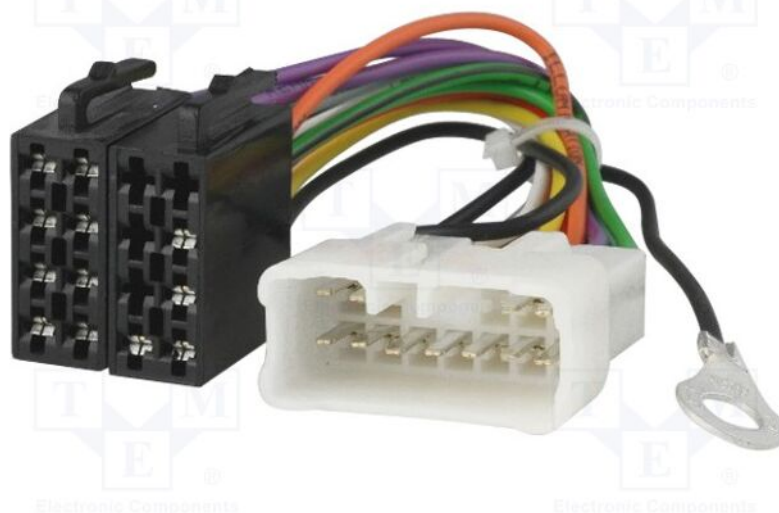

Product card ZRS-AS-19B

Symbol:	ZRS-AS-19B
Product groups:	Car Radio Adapters

Product specifications

Type of car connector:	adapter
Application - car brand:	Suzuki
Application - car model:	Suzuki Alto 1996->, Suzuki Baleno 1995->, Suzuki Jimny 2002->, Suzuki Liana 2002->, Suzuki Vitara 1996->, Suzuki Wagon R+ 2000->
Kind of connector:	ISO
Related items:	ZRS-136

Additional information

Gross weight:	0.042 kg
----------------------	----------