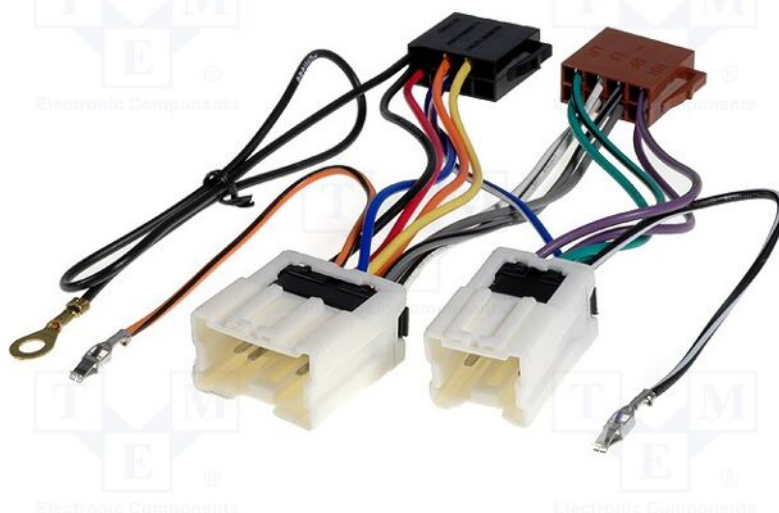

Product card ZRS-AS-39B

Symbol:	ZRS-AS-39B
Product groups:	Car Radio Adapters

Product specifications

Type of car connector:	adapter
Application - car brand:	Nissan
Application - car model:	Nissan 350Z 2004->2009, Nissan Almera ->2006, Nissan Almera Classic 2006->, Nissan Armada ->2007, Nissan Frontier ->2005, Nissan Frontier D40 2005->, Nissan Hardbody Pickup ->1997, Nissan Maxima ->2006, Nissan Micra 2004->2010, Nissan Murano ->2008, Nissan Navara D22 1997->2005, Nissan Pathfinder ->2007, Nissan Patrol 2006->, Nissan Patrol Pick Up 2006->, Nissan Quest 2004->, Nissan Sentra ->1999, Nissan Sentra US ->2004, Nissan Teana ->2008, Nissan Terrano 2005->, Nissan Titan 1996->, Nissan X-terra ->2004, Nissan X-Trail ->2006

Kind of connector: ISO

Related items: HF-59200, ZRS-148

Additional information

Gross weight: 0.06 kg