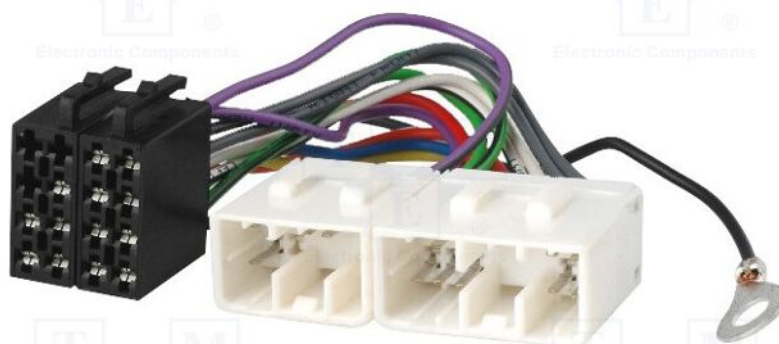

Product card ZRS-AS-5B

Symbol:	ZRS-AS-5B
----------------	-----------

Product groups:	Car Radio Adapters
------------------------	--------------------

Product specifications

Type of car connector:	adapter
Application - car brand:	Mazda
Application - car model:	Mazda 121 1991->1996, Mazda 323 1989->2001, Mazda 626 1987->2000, Mazda 929 1988->2000, Mazda B-Serie 1996->1999, Mazda Demio 1998->2000, Mazda E-Serie 1999->, Mazda Familia 1990->2000, Mazda Millenia 1994->2001, Mazda MPV 1996->2000, Mazda MX-3 1991->1998, Mazda MX-5 Miata 1990->2000, Mazda MX-6 1987->1998, Mazda Premacy 1999->2000, Mazda Protegé1990->2000, Mazda RX-7 1993->2000, Mazda Xedos 61992->1999, Mazda Xedos 9 1994->2000
Kind of connector:	ISO

Additional information

Gross weight:	0.053 kg
----------------------	----------